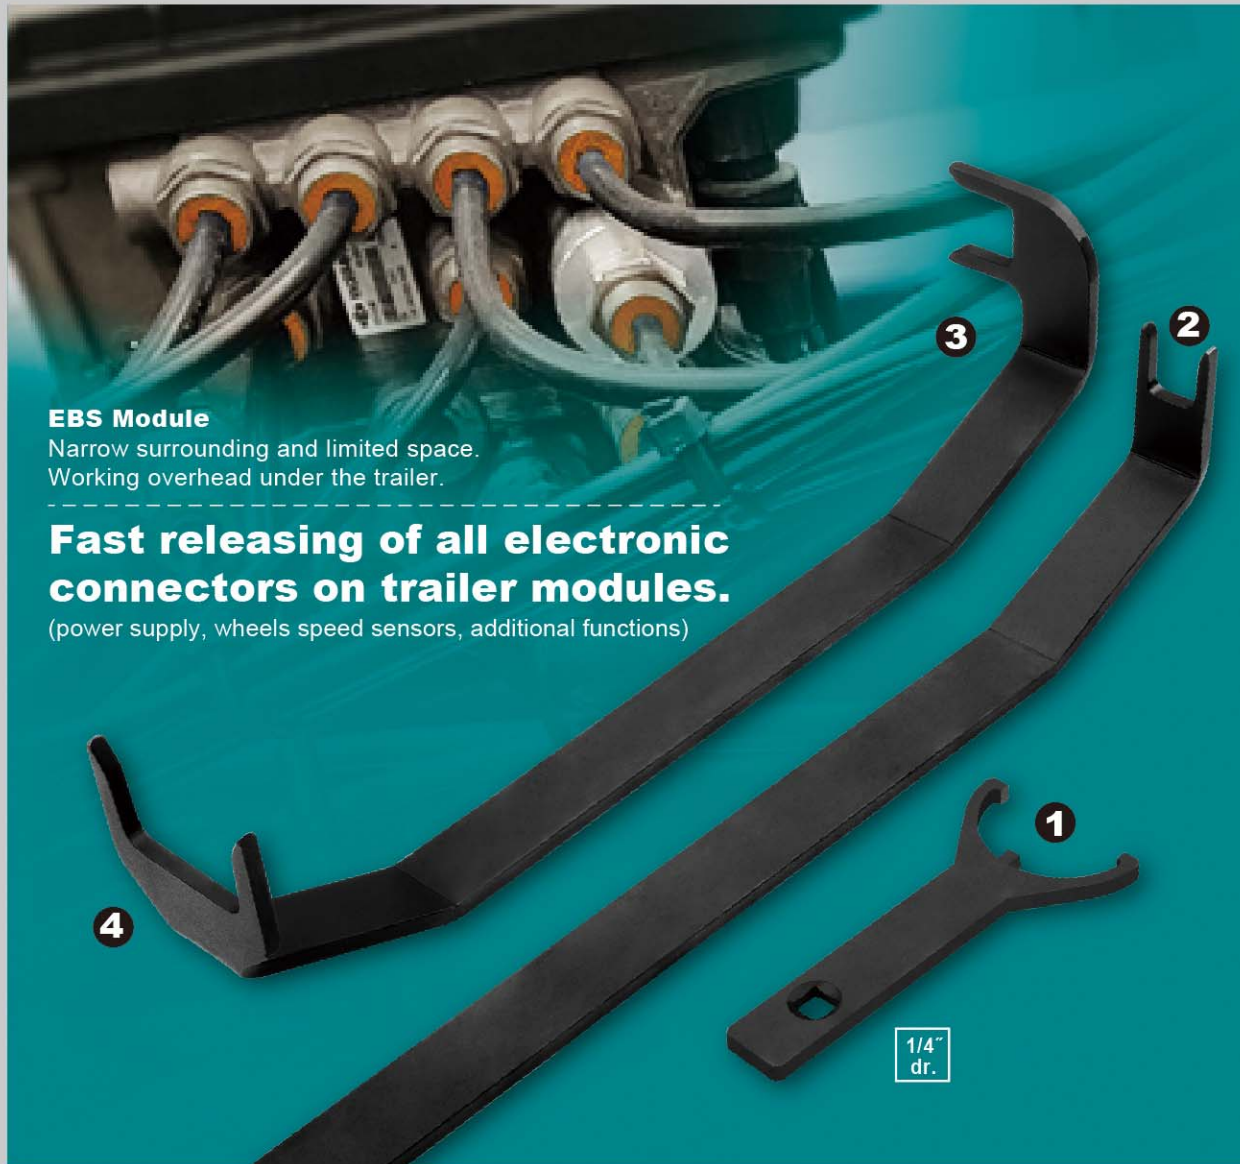

Trailer Connector Removal Tool Kit (KNORR-BREMSE)

1. Tool for bayonet nut connector.

2. Tool for 2 pol connector.

3. Tool for 4 / 6 pol connector.

4. Tool for 12 pol connector.