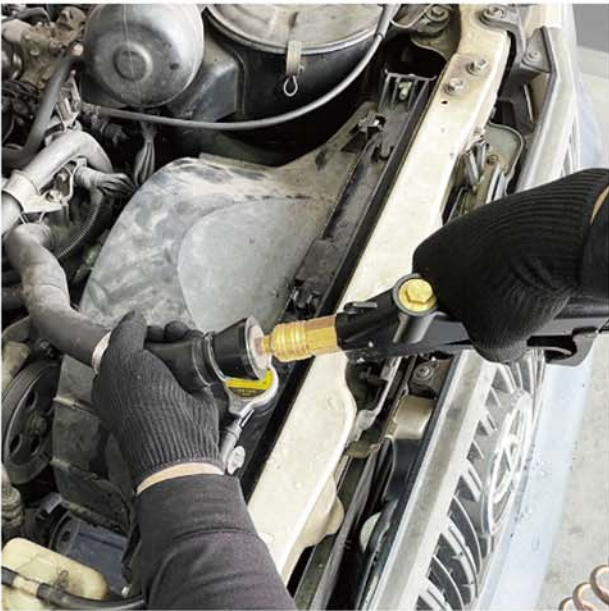

## Cooling System Flush Tool

Pulsating flush cleans **impurities** & **debris** in cooling system effectively

Several adapters provided to fit various parts in cooling system

**1 RADIATOR SIDE**

**2 ENGINE SIDE**