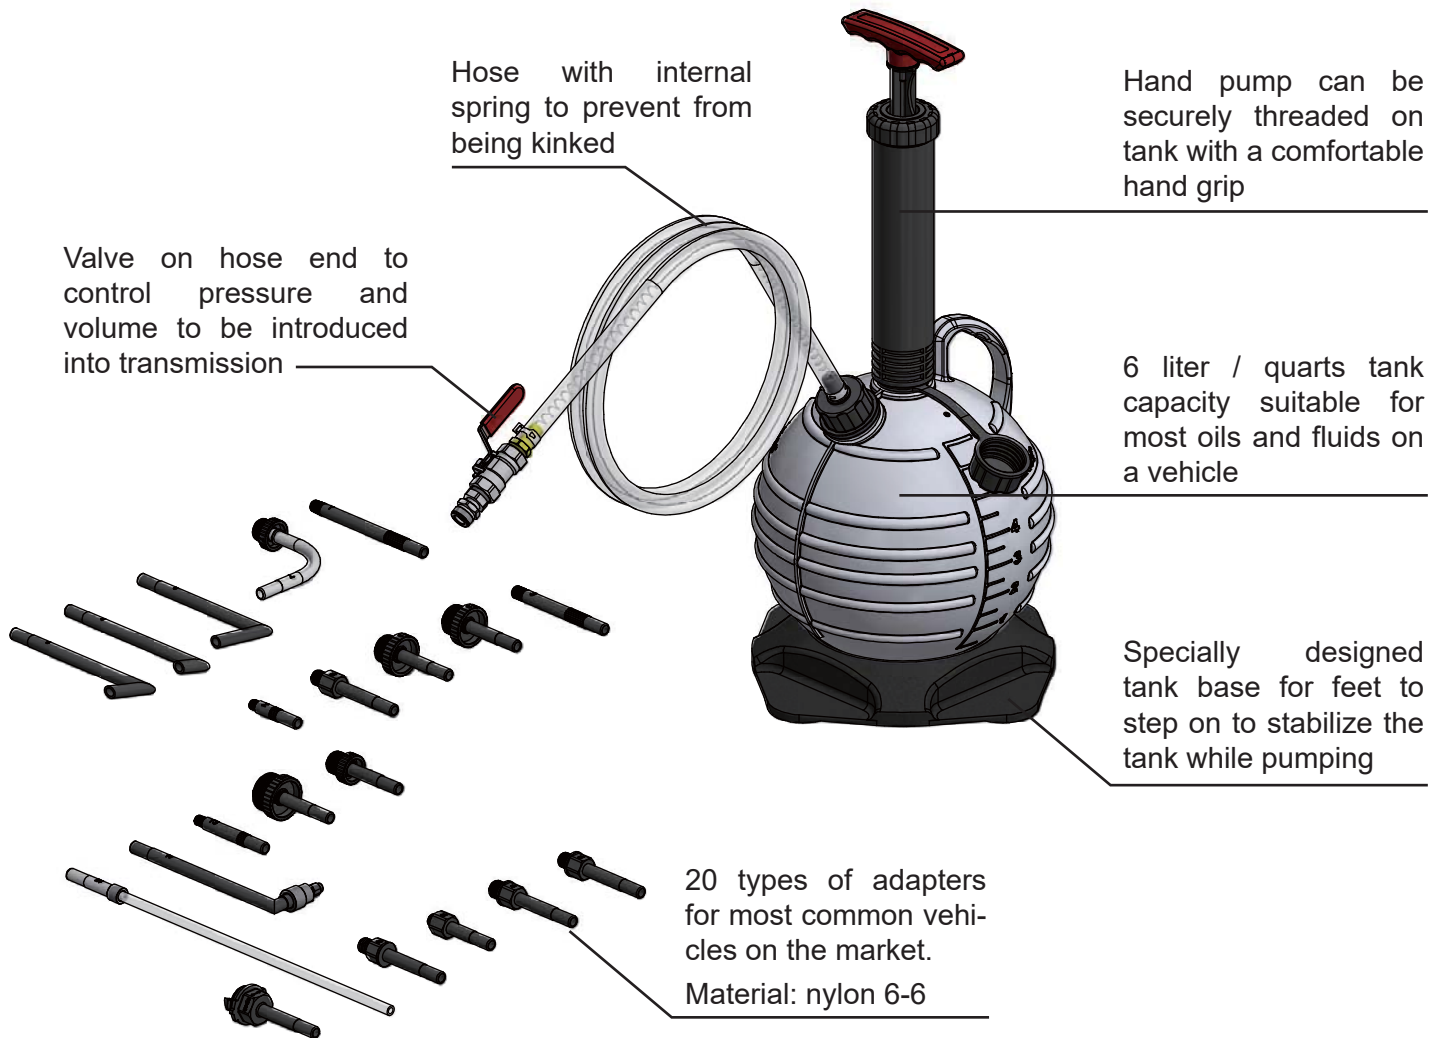

MANUAL ATF REFILLER WITH 20 ADAPTERS

1. FEATURES

2. SPECIFICATIONS

3. INSTRUCTIONS

4. APPLICATIONS

1. FEATURES

- Manual type pressure tank to refill ATF on automatic transmissions without a dipstick.
- Includes 20 adapters for most common vehicles.
- Tank with 6 liter / quarts capacity, suitable for most transmissions - Audi, Cadillac, Ford, GMC, Infiniti, Mercedes, Nissan, Toyota, Volkswagen, and Volvo.
- Specially designed tank base for feet to step on to stabilize the tank while pumping.
- Adapters in nylon 6-6 material provides lightweight but also durable features.

2. SPECIFICATIONS

| | | | | | |
|----|--------------------|--------------------|----|---------------------|---------------------|
| 1 | 1/8"-27(NPT) | Ford | 11 | M18 × 1.5 | VAG |
| 2 | 5/16"-24UNF | Volvo | 12 | M30 × 1.5 | VAG |
| 3 | M10 × 1.0 | VAG | 13 | M8 × 1.0 | Nissan, Infiniti |
| 4 | Hook type – small | VAG | 14 | M10 × 1.0 | Volkswagen |
| 5 | Hook type – medium | VAG | 15 | Flexible 300mm hose | Honda, Hyundai, Kia |
| 6 | Hook type – large | BMW, Honda, Nissan | 16 | M12 × 1.25 | Nissan |
| 7 | M18 × 1.5 | Toyota | 17 | M14 × 1.5 | VAG |
| 8 | M24 × 1.5 | VAG with DSG | 18 | M10 × 1.5 | Nissan |
| 9 | M22 × 1.5 | Audi with CVT | 19 | M12 × 1.75 | Cadillac, Chevrolet |
| 10 | M12 × 1.5 | Mercedes 722.9 | 20 | Ear clip type | Mercedes 725.0 |

- 1 Fill the with adequate volume of new ATF.
- 2 Connect the manual pump on top of the tank.
- 3 Choose a suitable adapter and connect the adapter to the transmission filler plug (Fig. 1) (or drain plug with an overflow pipe if no filler plug exists).
- 4 Connect the hose to the transmission adapter, and open the valve on hose end.
- 5 Pump manually (Fig. 2), and the pressure will push the new ATF into the transmission.
- 6 Unfasten the pump to release pressure before disconnecting adapters from transmission.