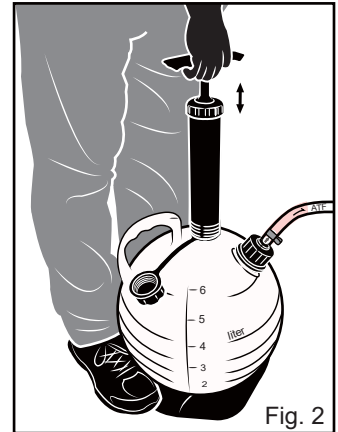

- 1 Fill the with adequate volume of new ATF.
- 2 Connect the manual pump on top of the tank.
- 3 Choose a suitable adapter and connect the adapter to the transmission filler plug (Fig. 1) (or drain plug with an overflow pipe if no filler plug exists).
- 4 Connect the hose to the transmission adapter, and open the valve on hose end.
- 5 Pump manually (Fig. 2), and the pressure will push the new ATF into the transmission.
- 6 Unfasten the pump to release pressure before disconnecting adapters from transmission.

Fig. 1

Fig. 2

4. APPLICATIONS

The application below is for reference only. More vehicle applications are possible. Some car models may have multiple suitable adapters due to variations in body style, engine size and capacity, and engine numbers.